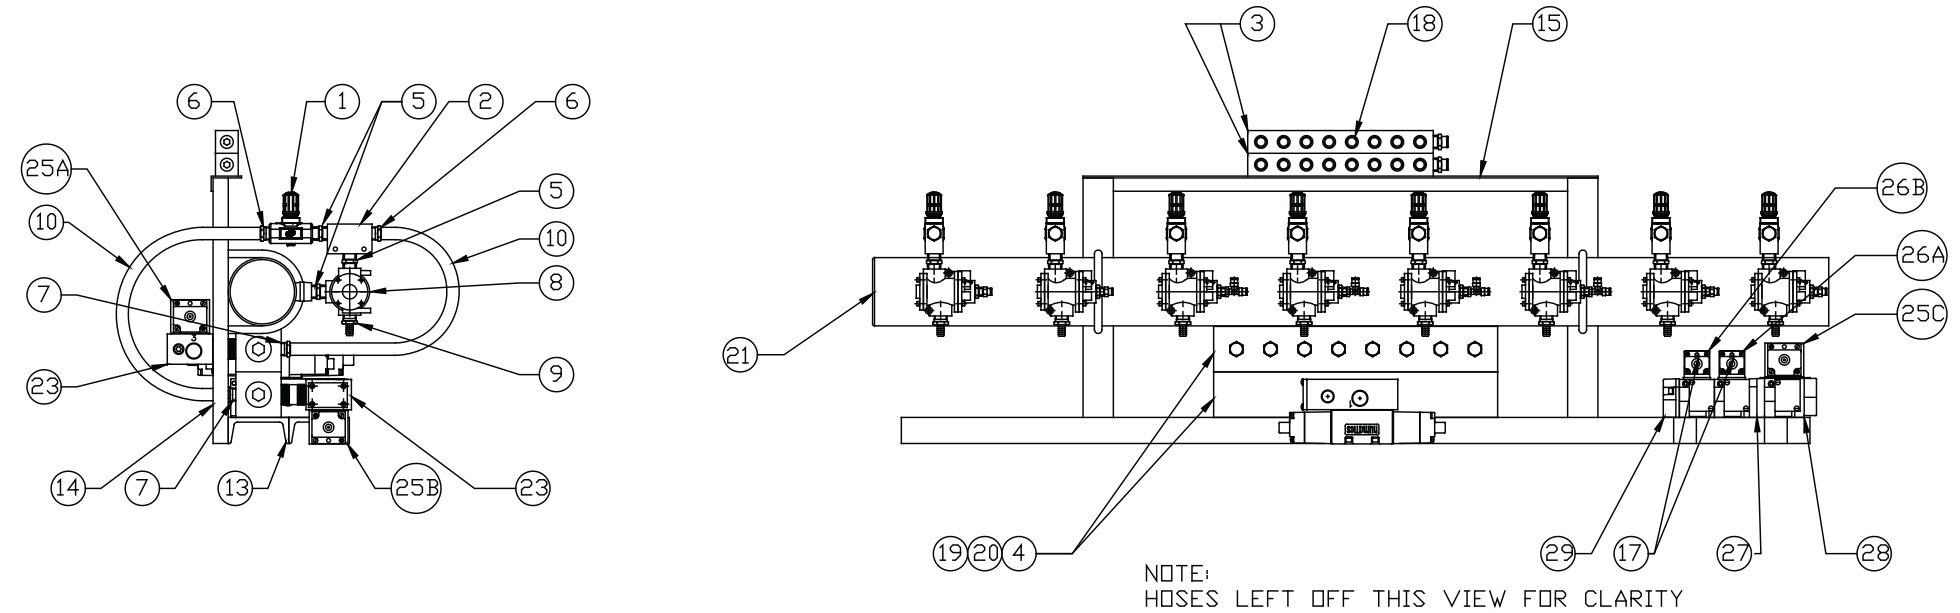

High Flow Air Manifold Systems ~ 8 Head Half Gallon Machines

Single Solenoid Valve System: ASSY-025

Double Solenoid Valve System: ASSY-026

8 Head Half Gallon High Flow Air Manifold Bill of Materials

Item:	Description:	Qty:	Part Number:	Item:	Description:	Qty:	Part Number:
1	104104-N04 Needle Valve 1/2" NPT	8	2485-0360	20	129-106 1-1/4" Plug	2	2220-1501
2	STN-1/2 Shuttle Valve 1/2" NPT	8	2485-0361	21	4.5 Round Stainless Steel Plate	1	M520-225
3	HFP-21408-D 8-Port Manifold	2	2485-0375	22	129-102 3/8" Plug	1	2220-1336
4	AM-17-8 8 Port Manifold Modified	2	2485-0363	23	MK55X2NC-8 Mick Mfg 1" Dual Flow Base	2	2485-0369
5	IN441-023-023 1/2" Hex Nipple	20	2220-0682	24	229-858 MK15-MK55 Adapter	2	-
6	LSM0808 Coilhose Pushlock Swivel Fitting 1/2x1/2	14	2485-0364	25A	554SA400K000030 MK55 Single Sol 2pos Pre-blow Valve	1	2485-0358
					554SS400K000030 MK55 Double Sol 2pos Pre-blow Valve	1	2485-0355
7	LRM0808 Coilhose Pushlock Fitting 1/2x1/2	14	2485-0365	25B	554SA400K000030 MK55 Single Sol 2pos Blow Valve	1	2485-0358
					554SS400K000030 MK55 Double Sol 2pos Blow Valve	1	2485-0355
8	NF4PAN520N00000 Air Piloted Poppet Valve 1/2" NPT	8	2485-0366	25C	554SA400K000030 MK55 Single Sol 2pos Blow Pin Cylinder Valve	1	2485-0358
					554SS400K000030 MK55 Double Sol 2pos Blow Pin Cylinder Valve	1	2485-0355
9	JCM06-NPM08 SAE Fitting 3/8" x 1/2"	8	2220-1375	26A	152SA400K000030 MK15 Single Sol 2pos Stripper Valve	1	2485-0359
					152SS400L000030 MK15 Double Sol 2pos Stripper Valve	1	2485-0356
10	L12RM Coilhose Pushlock Hose - 1/2" ID	14ft	2820-0089	26B	152SA400K000030 MK15 Single Sol 2pos Blow Exhaust Actuator Valve	1	2485-0359
					152SS400L000030 MK15 Double Sol 2pos Blow Exhaust Actuator Valve	1	2485-0356
11	Thread-o-let 1/2" Stainless Steel	8	2485-0367	27	229-858 MK15-MK55 Adapter	1	2485-0370
12	Stainless Steel Pipe Sch. 10 Grade 303	1	3525-0008	28	229-880 MK55 Manifold Block 1/2" Ports	1	2485-0371
13	4" Aluminum Channel	1	3118-0002	29	229-630 MK15 Manifold Block 3/8" Ports	2	2485-0372
14	2" Architechural Channel	2	3500-0023	30	IN103-104-024 1/4"x1/4" Male Straight	2	2220-0935
15	1x2x1/8 Aluminum Angle	1	3500-0020	31	IN103-308-022 3/8"x3/8" Male Straight	3	2220-1516
16	4" Structral Aluminum Channel	2	3118-0002	32	IN116-104-021 1/4"x1/4" Branch Tee	4	2220-0766
17	IN103-102-023 1/2x1/2 Fitting	8	2220-1131	33	129-103 1/2" Plug	1	2220-1496
18	129-103 1/2" Plug	8	2220-1496	34	JCM16-MNP16 1" NPT x 1"SAE Fitting	3	2485-0373
19	129-106 1-1/4" Plug	2	2220-1501				

We stock the replacement parts & valves!

Call your Sales Representative today for more information!

Single Solenoid Valve System: ASSY-025
Double Solenoid Valve System: ASSY-026