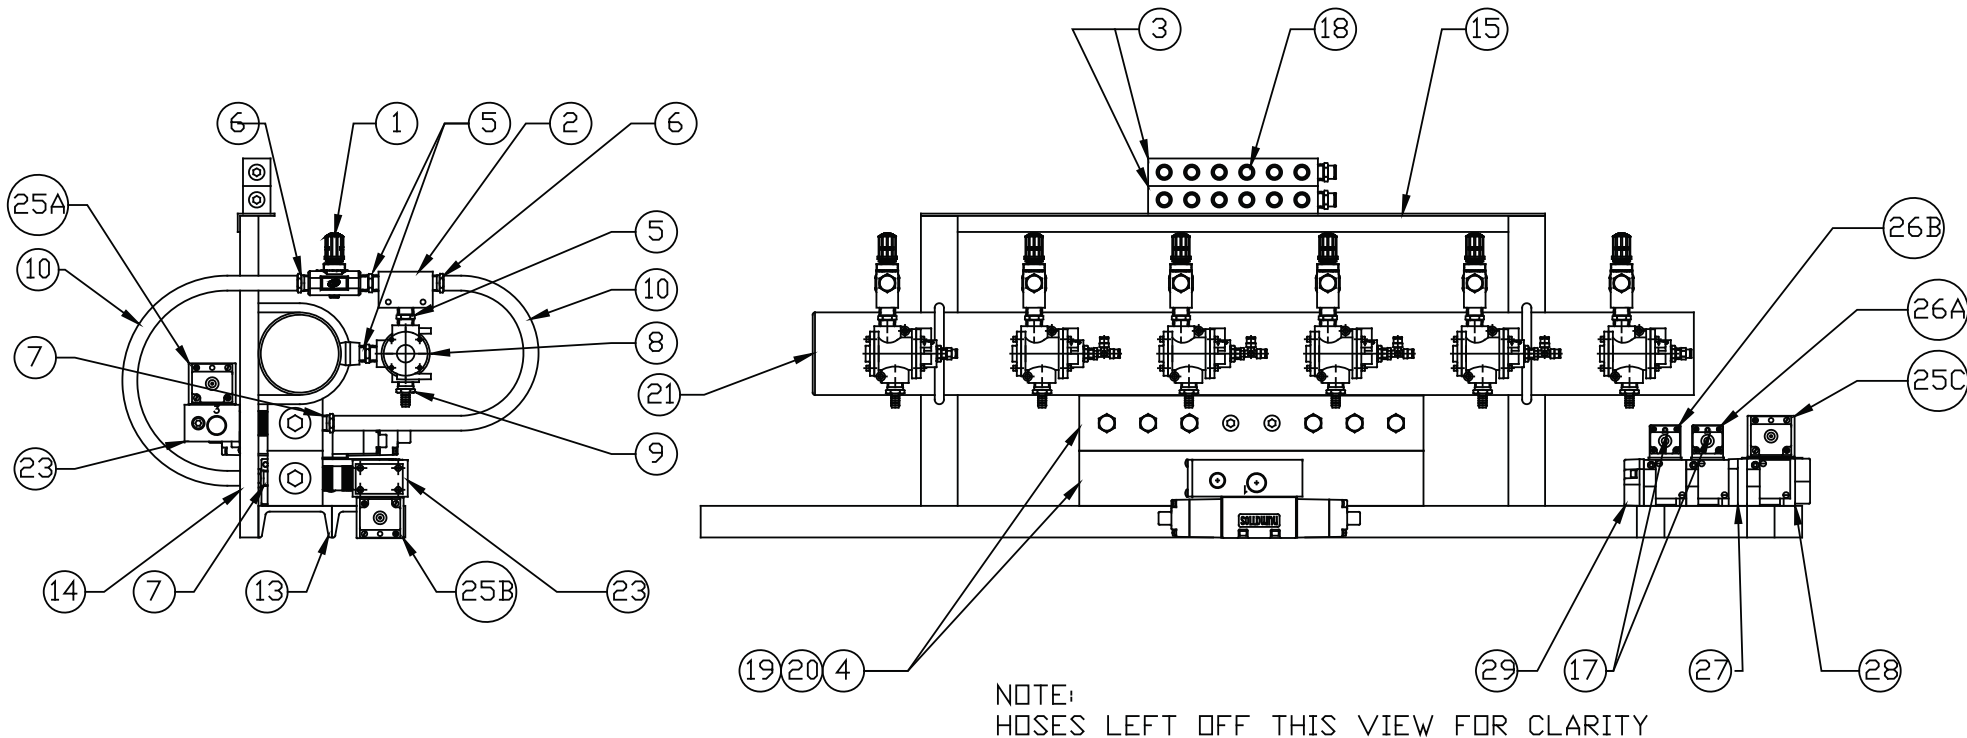

High Flow Air Manifold Systems ~ 6 Head Gallon Machines

Single Solenoid Valve System: ASSY-023
Double Solenoid Valve System: ASSY-024

6 Head Gallon High Flow Air Manifold Bill of Materials

Item:	Description:	Qty:	Part Number:	Item:	Description:	Qty:	Part Number:
1	104104-N04 Needle Valve 1/2" NPT	6	2485-0360	20	129-106 1-1/4" Plug	2	2220-1501
2	STN-1/2 Shuttle Valve 1/2" NPT	6	2485-0361	21	4.5 Round Stainless Steel Plate	1	M520-225
3	HFP-21408-A 8-Port Manifold	2	2485-0362	22	129-102 3/8" Plug	1	2220-1336
4	AM-17-8 8 Port Manifold Modified	2	2485-0363	23	MK55X2NC-8 Mick Mfg 1" Dual Flow Base	2	2485-0369
5	IN441-023-023 1/2" Hex Nipple	18	2220-0682	24	229-858 MK15-MK55 Adapter	2	-
6	LSM0808 Coilhose Pushlock Swivel Fitting 1/2x1/2	12	2485-0364	25A	554SA400K000030 MK55 Single Sol 2pos Pre-blow Valve 554SS400K000030 MK55 Double Sol 2pos Pre-blow Valve	1 1	2485-0358 2485-0355
7	LRM0808 Coilhose Pushlock Fitting 1/2x1/2	12	2485-0365	25B	554SA400K000030 MK55 Single Sol 2pos Blow Valve 554SS400K000030 MK55 Double Sol 2pos Blow Valve	1 1	2485-0358 2485-0355
8	NF4PAN520N00000 Air Piloted Poppet Valve 1/2" NPT	6	2485-0366	25C	554SA400K000030 MK55 Single Sol 2pos Blow Pin Cylinder Valve 554SS400K000030 MK55 Double Sol 2pos Blow Pin Cylinder Valve	1 1	2485-0358 2485-0355
9	JCM06-NPM08 SAE Fitting 3/8" x 1/2"	6	2220-1375	26A	152SA400K000030 MK15 Single Sol 2pos Stripper Valve 152SS400L000030 MK15 Double Sol 2pos Stripper Valve	1 1	2485-0359 2485-0356
10	L12RM Coilhose Pushlock Hose - 1/2" ID	12ft	2820-0089	26B	152SA400K000030 MK15 Single Sol 2pos Blow Exhaust Actuator Valve 152SS400L000030 MK15 Double Sol 2pos Blow Exhaust Actuator Valve	1 1	2485-0359 2485-0356
11	Thread-o-let 1/2" Stainless Steel	6	2485-0367	27	229-858 MK15-MK55 Adapter	1	2485-0370
12	Stainless Steel Pipe Sch. 10 Grade 303	1	3525-0008	28	229-880 MK55 Manifold Block 1/2" Ports	1	2485-0371
13	4" Aluminum Channel	1	3118-0002	29	229-630 MK15 Manifold Block 3/8" Ports	2	2485-0372
14	2" Architechural Channel	2	3500-0023	30	IN103-104-024 1/4"x1/4" Male Straight	2	2220-0935
15	1x2x1/8 Aluminum Angle	1	3500-0020	31	IN103-308-022 3/8"x3/8" Male Straight	3	2220-1516
16	4" Structural Aluminum Channel	2	3118-0002	32	IN116-104-021 1/4"x1/4" Branch Tee	4	2220-0766
17	IN103-102-023 1/2x1/2 Fitting	4	2220-1131	33	129-103 1/2" Plug	1	2220-1496
18	129-103 1/2" Plug	6	2220-1496	34	JCM16-MNP16 1" NPT x 1"SAE Fitting	3	2485-0373
19	129-106 1-1/4" Plug	2	2220-1501				